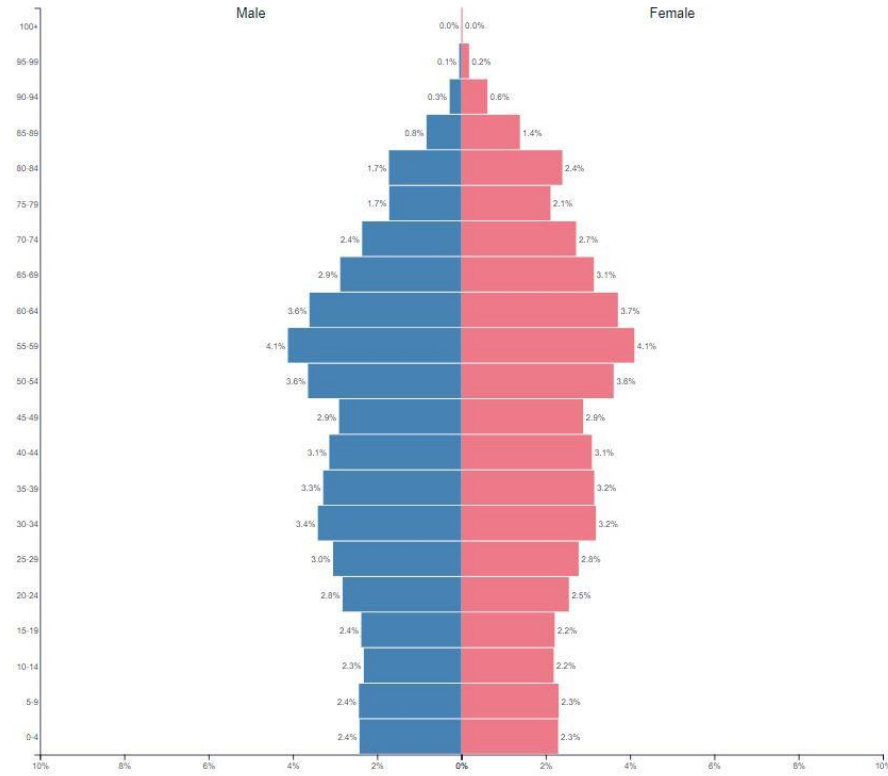

Opgave 2 – bilag

Germany ▼  
2022

Population: 83,369,843

Pakistan ▼  
2022

Population: 235,824,862